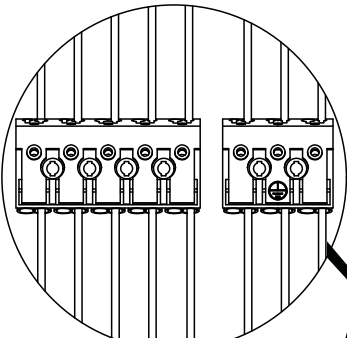

OUTDOOR

5 RGBW 110 - 240V