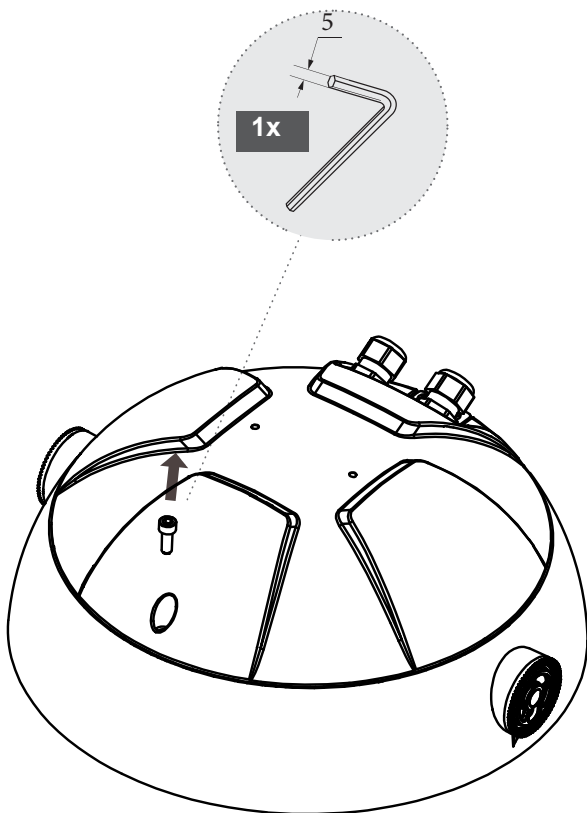

OUTDOOR

TG-202

1

2

3

4

MONO 110 - 240V

OUTDOOR