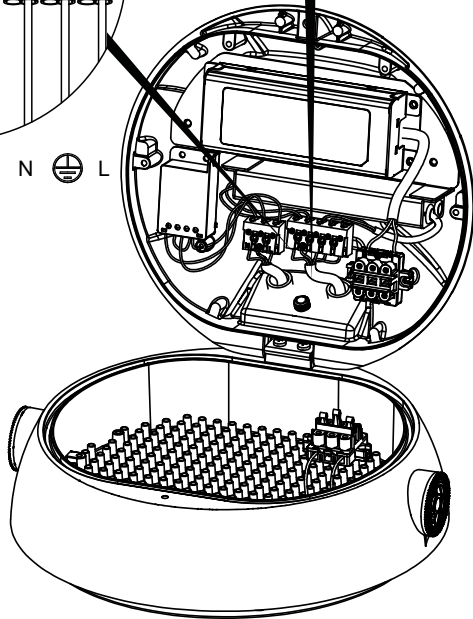

OUTDOOR

TG-202

1

2

3

4

MONO 110 - 240V

OUTDOOR

5 RGBW 110 - 240V

D+ D- GND PO PI N L
DMX

6

7

Rotate

8