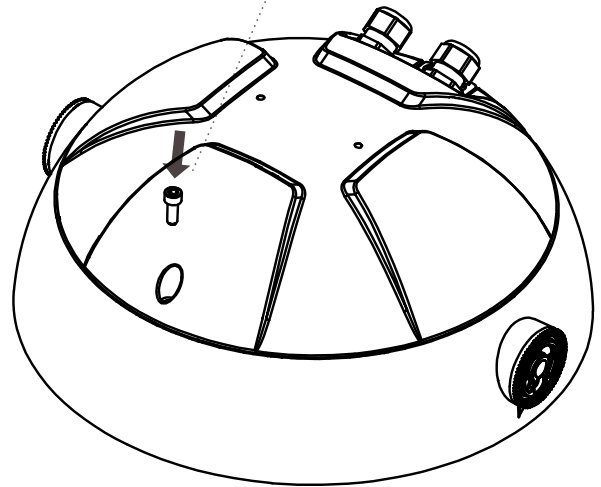

OUTDOOR

5 RGBW 110 - 240V

D+ D- GND PO PI N L
DMX

6

7

Rotate

8