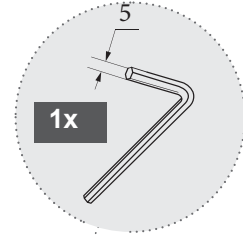

OUTDOOR

5 RGBW 110 - 240V

D+ D- GND PO PI N L
DMX

6

7

Rotate

8