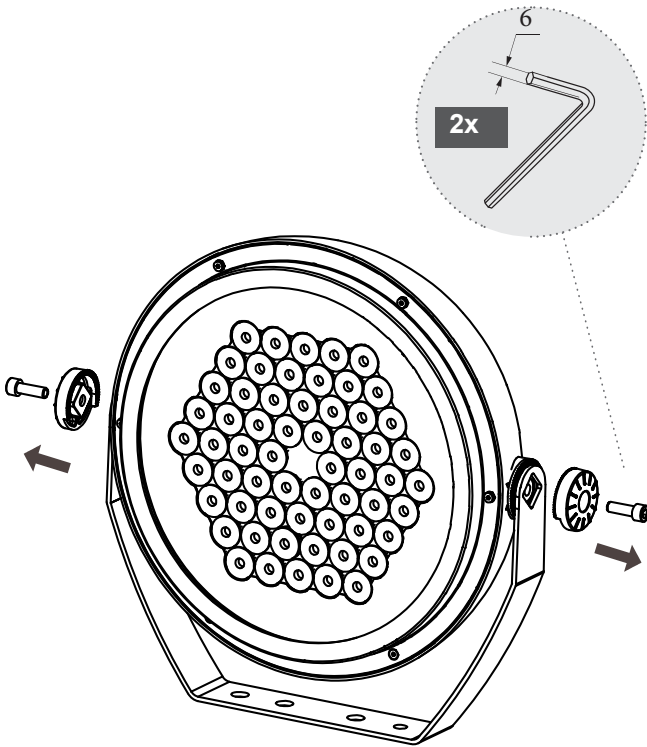

OUTDOOR

TG-202

1

2

3

4

MONO 110 - 240V

OUTDOOR